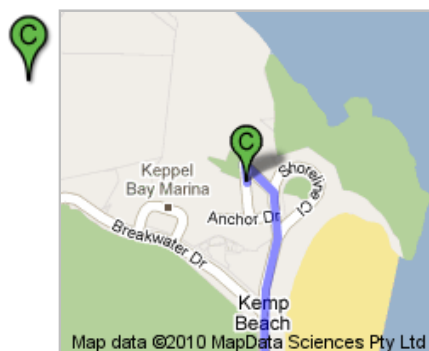

Directions to Freedom Fast Cats

Pier One John Howes Drive Rosslyn Bay, Yeppoon QLD 4703, Australia - (07) 4933 6888

39.6 km – about 42 mins

Start your journey at the Dreamtime Cultural Centre in North Rockhampton

Great Keppel Island Security Car Park
 422 Yeppoon Emu Park Rd, Kemp Beach QLD 4703, Australia - (07) 4933 6670

5. Head **northwest** on **Scenic Hwy** toward **Vin E Jones Memorial Dr**

go 5 m
 total 5 m

6. Take the 1st **right** onto **Vin E Jones Memorial Dr**
 About 2 mins

go 800 m
 total 800 m

7. Take the 3rd **left** to stay on **Vin E Jones Memorial Dr**

go 110 m
 total 900 m

 8. Sharp left at John Howes Dr
Destination will be on the right

go 47 m
total 1.0 km

Map data ©2010 MapData Sciences Pty Ltd

Total: **1.0 km** – about **2 mins**

Freedom Fast Cats

Pier One John Howes Drive Rosslyn Bay, Yeppoon QLD 4703, Australia - (07)
4933 6888

These directions are for planning purposes only. You may find that construction projects, traffic, weather, or other events may cause conditions to differ from the map results, and you should plan your route accordingly. You must obey all signs or notices regarding your route.