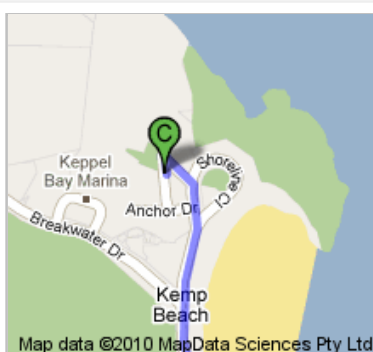

Directions to Freedom Fast Cats

Pier One John Howes Drive Rosslyn Bay, Yeppoon QLD 4703, Australia - (07) 4933 6888

39.6 km – about 42 mins

Start your journey at the Dreamtime Cultural Centre in North Rockhampton

Great Keppel Island Security Car Park
 422 Yeppoon Emu Park Rd, Kemp Beach QLD 4703, Australia - (07) 4933 6670

5. Head **northwest** on **Scenic Hwy** toward **Vin E Jones Memorial Dr**

go 5 m
 total 5 m

6. Take the 1st **right** onto **Vin E Jones Memorial Dr**
 About 2 mins

go 800 m
 total 800 m

7. Take the 3rd **left** to stay on **Vin E Jones Memorial Dr**

go 110 m
 total 900 m

 8. Sharp left at John Howes Dr
Destination will be on the right

go 47 m
total 1.0 km

Map data ©2010 MapData Sciences Pty Ltd

Total: **1.0 km** – about **2 mins**

Freedom Fast Cats

Pier One John Howes Drive Rosslyn Bay, Yeppoon QLD 4703, Australia - (07)
4933 6888

These directions are for planning purposes only. You may find that construction projects, traffic, weather, or other events may cause conditions to differ from the map results, and you should plan your route accordingly. You must obey all signs or notices regarding your route.